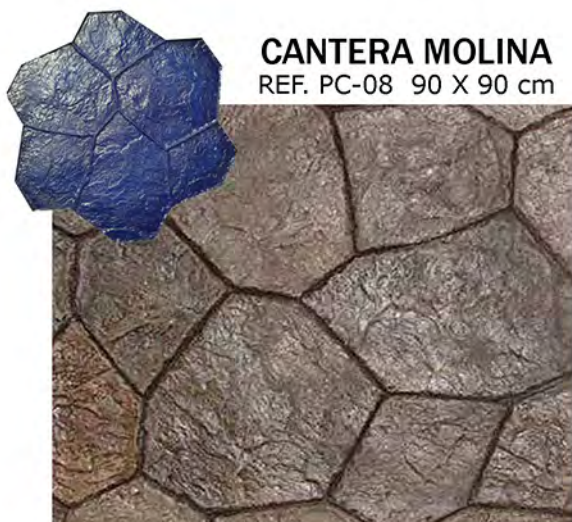

CANtera MOLINA
REF. PC-08 90 X 90 cm